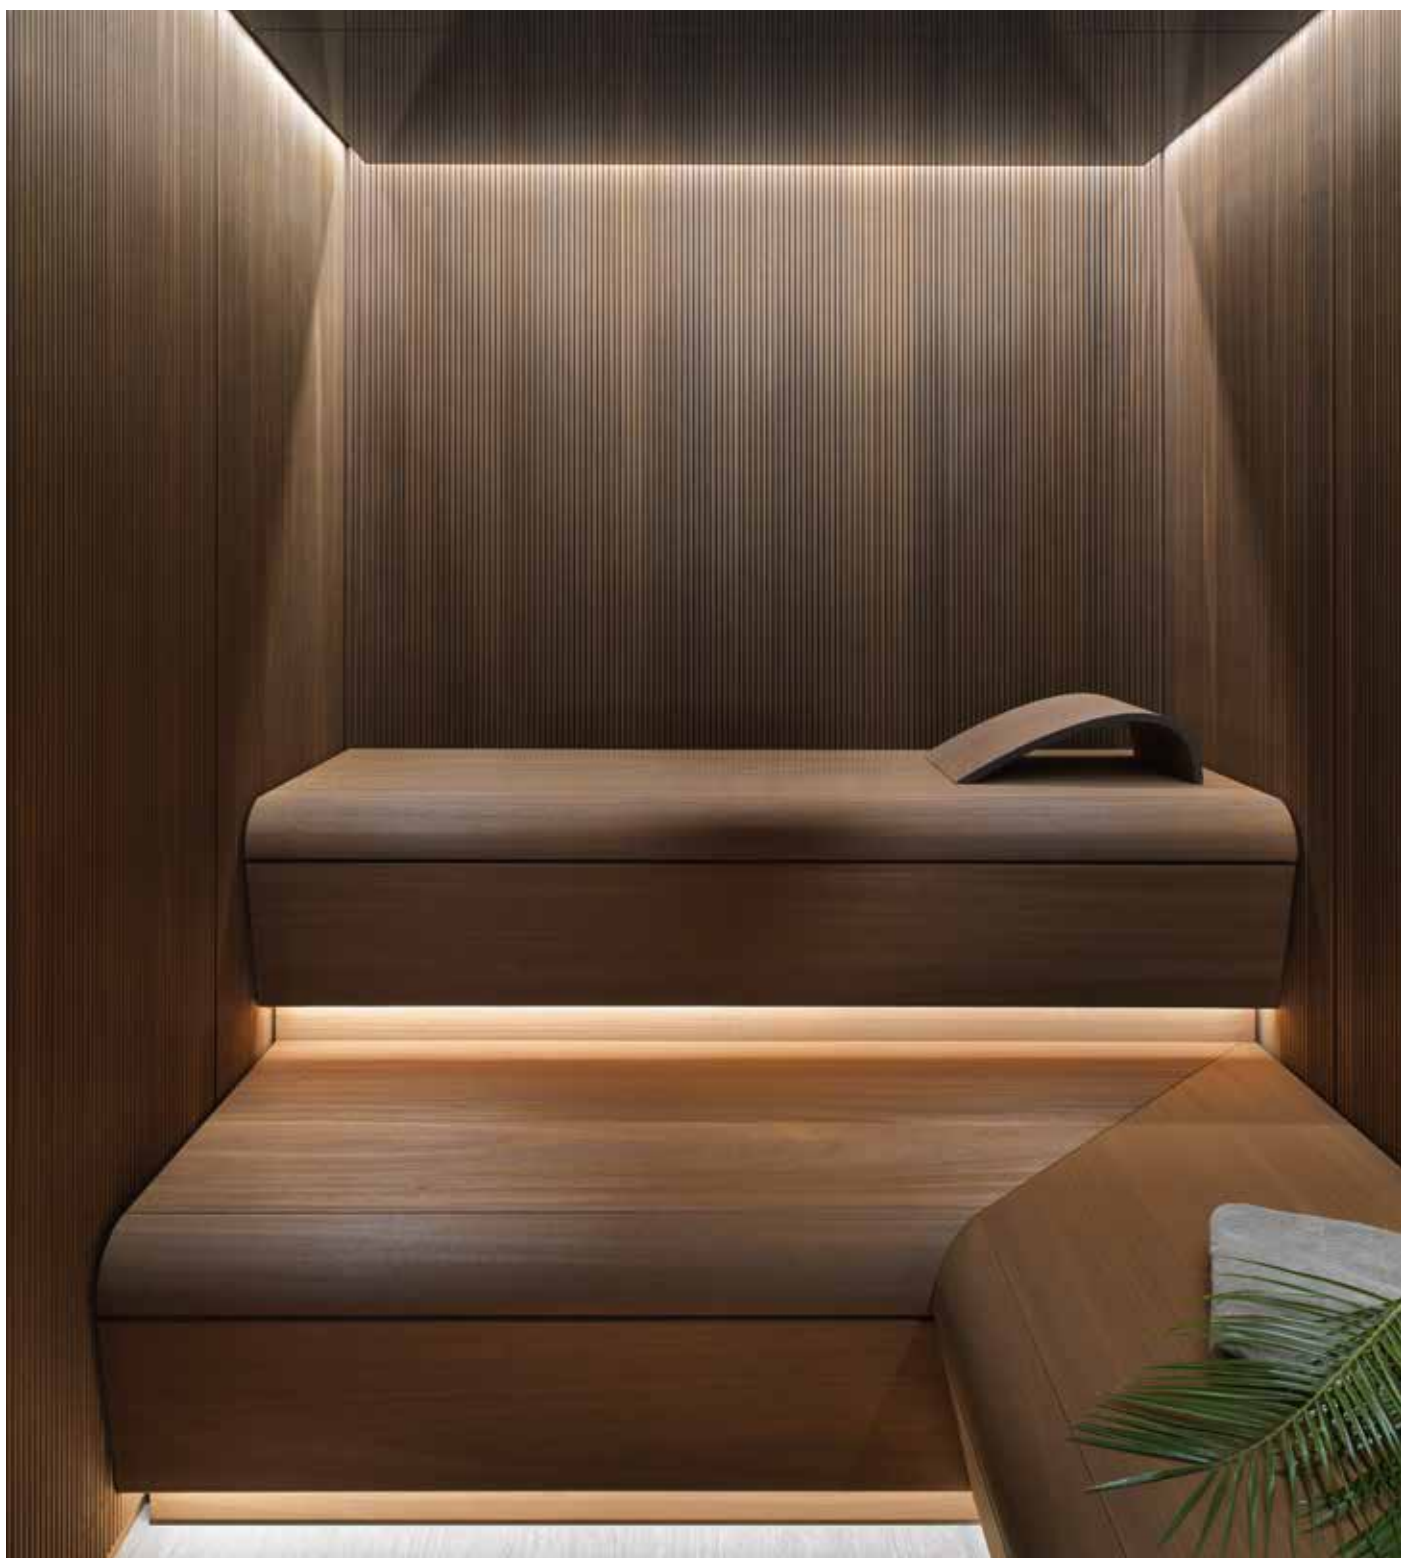

Sauna INFINITY in legno Abachi Thermowood.
INFINITY sauna in Abachi Thermowood wood.