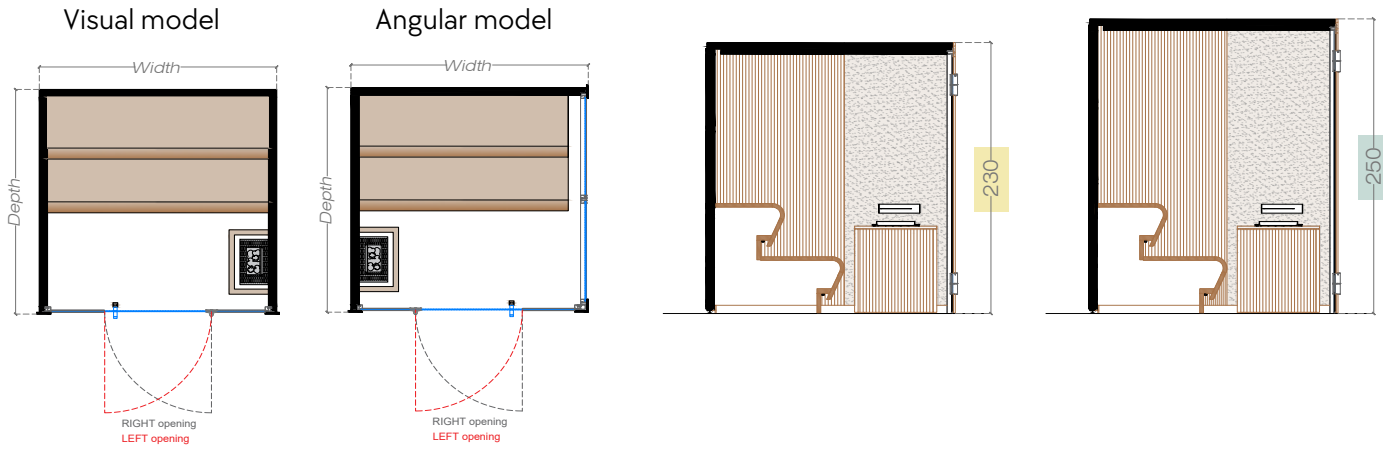

Layouts

Be spoke layouts available

DxW	150	200	250	300	350	400	
150	 2 people, 4.5kW	 3 people, 6kW					H. 230
200		 3 people, 7.5kW	 4 people, 9kW	 5 people, 12kW			
250			 4 people, 12kW	 8 people, 15kW			
300				 10 people, 18kW	 10 people, 18kW	 12 people, 24kW	H. 250
350					 10 people, 24kW		
400						 15 people, 27kW	