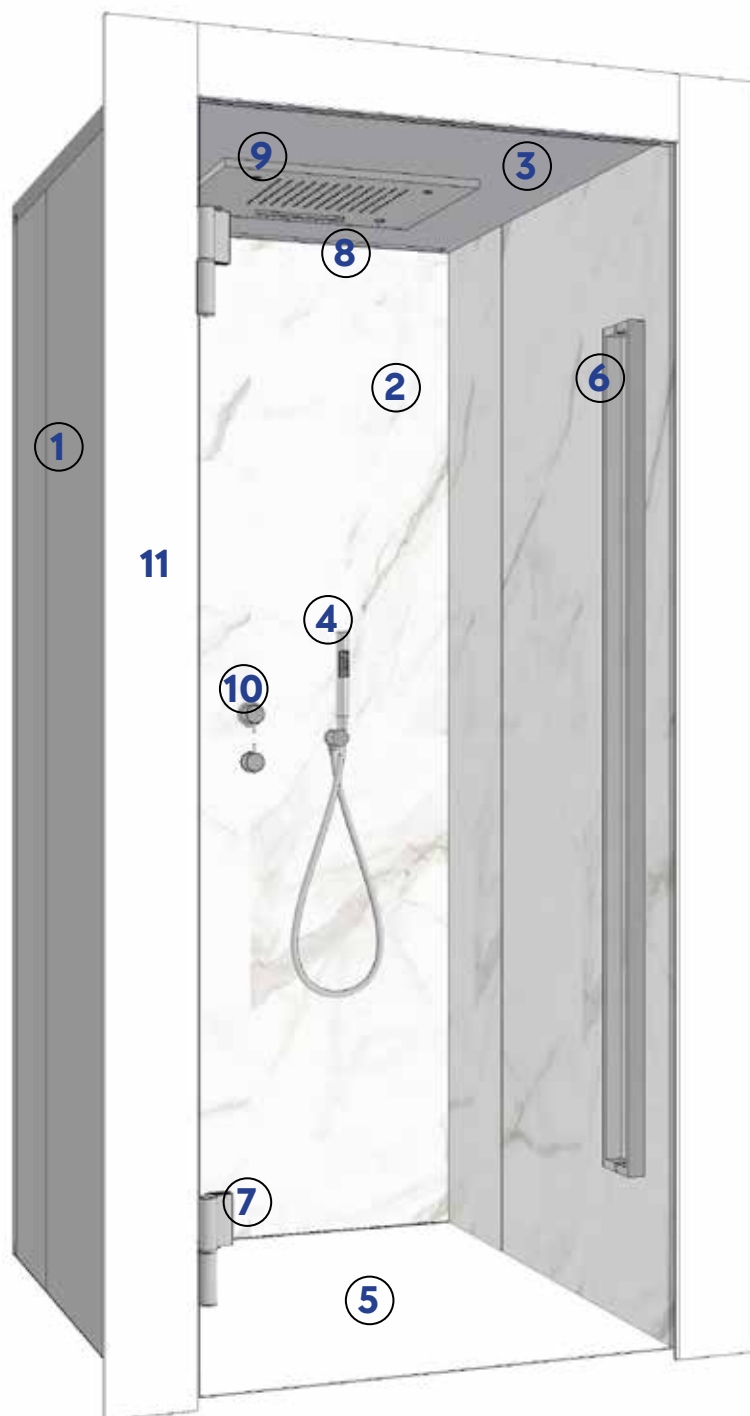

SCHEDA PRODOTTO/*DATASHEET*