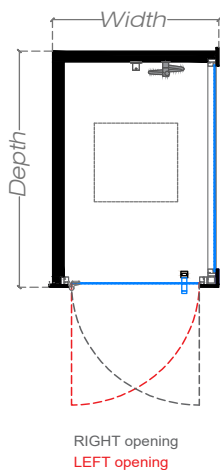

Rose Gold.39

Layouts

Shower

Shower and sauna

Steam Bath, Shower and sauna

Visual model

Angular model

Be spoke layouts available